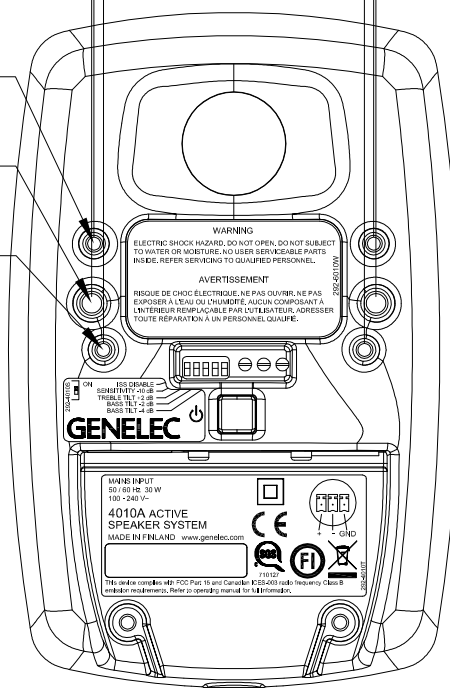

181 mm [7 1/8"]

121 mm [4 3/4"]

115 mm [4 1/2"]

Center of gravity
63 mm [2 1/2"]

Center of gravity
84 mm [3 5/16"]

Acoustic axis
107 mm [4 3/16"]

M4 depth 8.5
(2 pcs)
M6 depth 8.5
(2 pcs)
M4 depth 8.5
(2 pcs)

76 mm [3"]
75 mm [2 15/16"]
70 mm [2 3/4"]

4010A views
09.01.14 JN