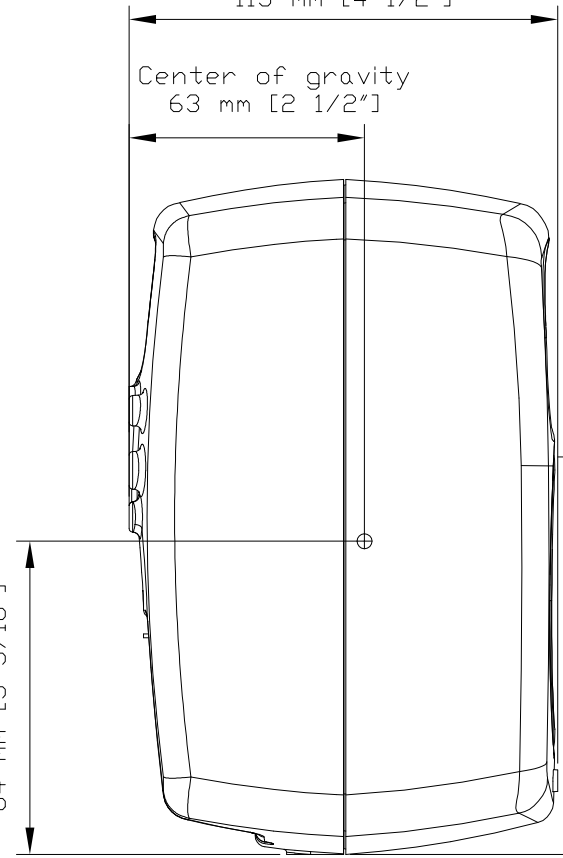

181 mm [7 1/8"]

121 mm [4 3/4"]

115 mm [4 1/2"]

Center of gravity
63 mm [2 1/2"]

Center of gravity
84 mm [3 5/16"]

Acoustic axis
107 mm [4 3/16"]

M4 depth 8.5
(2 pcs)
M6 depth 8.5
(2 pcs)
M4 depth 8.5
(2 pcs)

76 mm [3"]
75 mm [2 15/16"]
70 mm [2 3/4"]

4010A views
09.01.14 JN