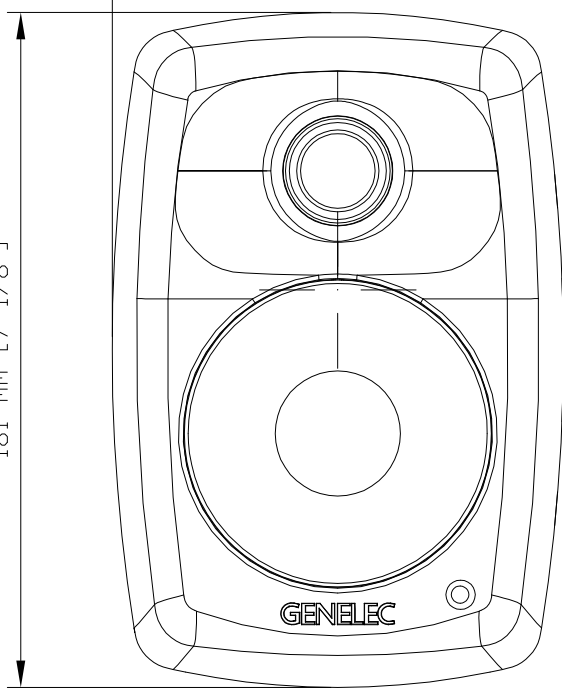

181 mm [7 1/8"]

121 mm [4 3/4"]

115 mm [4 1/2"]

Center of gravity
63 mm [2 1/2"]

Center of gravity
84 mm [3 5/16"]

Acoustic axis
107 mm [4 3/16"]

M4 depth 8.5
(2 pcs)
M6 depth 8.5
(2 pcs)
M4 depth 8.5
(2 pcs)

76 mm [3"]
75 mm [2 15/16"]
70 mm [2 3/4"]

4010A views
09.01.14 JN