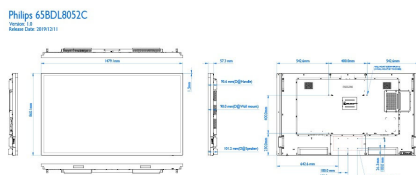

Specifications

Picture/Display

- Diagonal screen size: 64.5 inch / 163.83 cm
- Panel resolution: 3840 x 2160
- Optimum resolution: 3840x 2160 @ 60Hz
- Brightness: 350 cd/m²
- Contrast ratio (typical): 1300 :1
- Dynamic contrast ratio: 500,000 :1
- Aspect ratio: 16:9
- Response time (typical): 9 ms
- Pixel pitch: 0.372 (H) x 0.372 (V) mm
- Display colors: 1.07 billion
- Viewing angle (H / V): 178 / 178 degree
- Picture enhancement: 3/2 - 2/2 motion pull down, Motion compens. deinterlacing, 3D MA deinterlacing, Dynamic contrast enhancement, Progressive scan
- Operating system: Windows 10

• Video formats

Resolution	Refresh rate
1080p	50, 60Hz
576p	50Hz
480p	60Hz
1080i	50, 60Hz
4K x 2K	50,60Hz
720p	50, 60Hz

- UHD Formats: 3840 x 2160, 24, 25, 30, 60 Hz, 3840 x 2160, 50 Hz

Dimensions

- Set dimensions (W x H x D): 1485.1 x 860.10 x 86.2mm(D@wall mount)/(97.4mm(D@speaker Cover) mm)
- Set dimensions in inch (W x H x D): 58.47 x 33.86 x 3.39(D@wall mount)/3.83(D@speaker Cover) inch
- Bezel width: 1.50 mm(even)
- Product weight (lb): 104.34 lb
- Product weight: 47.33 kg