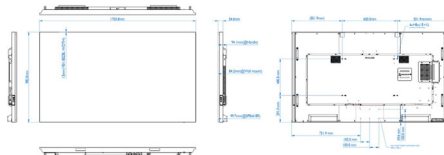

Connectivity

- Video input: Display Port 1.2 (x1), DVI-I (x 1), HDMI 2.0 (x4), HDMI, USB-C
- Video output: DisplayPort 1.2 (x1), DVI - D (x1), HDMI 2.0 (x2)
- Audio input: 3.5 mm jack
- Audio output: 3.5mm Jack, 3.5mm Jack (x2)
- Other connections: OPS, micro SD
- External control: RJ45, RS232C (in/out) 2.5 mm jack, IR (in/out) 3.5 mm jack

Supported Display Resolution

• Computer formats

Resolution	Refresh rate
1920 x 1200	60Hz
1920 x 1080	60Hz
1680 x 1050	60Hz
1600 x 1200	60Hz
1600 x 900	60Hz
1440 x 1050	60Hz
1440 x 900	60, 75Hz
1400 x 1050	60, 75Hz
1366 x 768	60Hz
1360 x 768	60Hz
1280x1024	60,67,75Hz
1280 x 960	60Hz
1280 x 800	60,75Hz
1280 x 768	60Hz, 75Hz
1280 x 720	60,70Hz
1152 x 900	66Hz
1152 x 864	60, 70, 75Hz
1024 x 768	60, 75Hz
1024x768	60,70Hz
960x720	75Hz
848 x 480	60Hz
832 x 624	75Hz
800 x 600	56, 60, 72, 75Hz
720 x 400	70Hz
640 x 350	70Hz
640 x 480	60, 67, 72, 75Hz

• Video formats

Resolution	Refresh rate
1080p	50, 60Hz
576i	50Hz
576p	50Hz
480i	60Hz
480p	60Hz
1080i	50, 60Hz
4K x 2K	50,60Hz
720p	50, 60Hz

- UHD Formats: 3840 x 2160, 24, 25, 30, 60 Hz

Dimensions

- Set dimensions (W x H x D):
  1703.80 x 982.00 x 84.20(@wall mount),
  99.70(@max) mm
- Set dimensions in inch (W x H x D):
  67.08 x 38.66 x 3.31(@wall mount),
  3.93(@max) inch
- Bezel width: 1.50 mm(even)

- Product weight (lb): TBD lb
- Product weight: TBD kg
- VESA Mount: 600(H)x400(V) mm, M8
- Smart Insert mount: 6*M4*L6(200x100)

Convenience

- Placement: Landscape, Landscape (18/7)
- Keyboard control: Hidden, Lockable
- Signal loop through: RS232, IR Loopthrough
- Network controllable: RJ45, RS232
- Energy saving functions: Smart Power
- Screen saving functions: Pixel Shift, Low Bright
- Ease of installation: Smart Insert
- DPMS power saving system

Power

- Standby power consumption: <0.5 W
- Mains power: 100 ~ 240 VAC, 50 ~ 60 Hz
- Consumption (Typical): TBD W
- Consumption (Max): TBD
- Energy Label Class: G

Operating conditions

- Temperature range (operation): 0 ~ 40 °C
- Temperature range (storage): -20 ~ 60 °C
- Relative humidity: 20 ~ 80%(operating),5 ~95%(storage) %
- Altitude: 0 ~ 3000 m
- MTBF: 50,000 hour(s)

Sound

- Built-in speakers: 2 x 20W RMS

Accessories

- Included accessories: Quick start guide, Remote Control & AAA Batteries, RS232 cable
- Included Accessories: Philips logo (x1), RS232 Daisy chain cable (x1), Cleaning cloth (x1), DVI - I Cable (1.8m) (x1), HDMI Cable (3m) (x1), HDMI transmitter (x1), IR sensor cable (1.8 m) (x1), M2 Screw (x2), M3 screw (x2), Power cable (x3), Touch Pen (x2), USB A to B cable (3m) (x1), USB Cover (x1)

Multimedia Applications

- USB Playback Audio: AAC, M4A, MP3, WMA
- USB Playback Picture: BMP, JPEG, JPG, PNG
- USB Playback Video: ASF, AVI, FLV, MKV, MP4, MPEG, MPG, TS, VOB, WEBM, WMV, DAT

Miscellaneous

- On-Screen Display Languages: English, French, German, Spanish, Polish, Turkish, Russian, Italian, Simplified Chinese, Traditional Chinese, Arabic, Japanese, Danish, Dutch, Finnish, Norwegian, Portuguese, Swedish
- Regulatory approvals: CE, UL/cUL, RoHS, BSMI, CB, VCCI, CU, EMF, EPA, FCC, Class A, GOST
- Warranty: 3 year warranty

Internal Player

- CPU: Intel Core i7
- Storage: 256GB eMMC
- GPU: Nvidia GT730
- RAM: 8GB DDR4

Multi-touch Interactivity

- Touch points: 10 simultaneous touch points